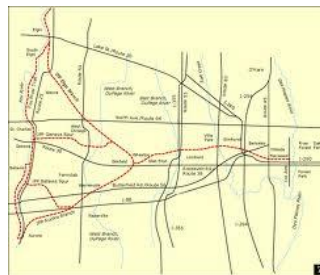

Live Healthy Forest Park!

Invites you to Play more, move more, nourish more, grow more!

You are officially and cordially invited to join us on a Ride of the Illinois Prairie Path

"To what?" you ask. Joins Us, Bring the Whole family, your Bike & Helmet

No matter who you are, or your abilities, as long as you can ride, you can do this.

Join us each week,

Starting Saturday, April 14, 2012 at 8 AM

We will meet at the Parking Lot of The Forest Park Community Center

7640 Jackson Boulevard

We will Bike a round trip out to Elmhurst and back.

Fore more information and to RSVP,

Please leave your contact information

on The Live Healthy voice mail at (708) 343-6576

www.livehealthyforestpark.net

Live Healthy Forest Park 517 DesPlaines Ave Forest Park, IL 60130 (708) 343-6576

Live Healthy Forest Park is a Partnership of the Village of Forest Park, The Park District of Forest Park,
The Community Garden of Forest Park, Forest Park Community Center, and School District 91.

The Illinois Prairie Path consists of three distinct branches originating from a point just west of downtown Wheaton. The eastern branch is known as the Main Stem and runs 15 miles round trip from Elmhurst to Forest Park at the Forest Park CTA station.